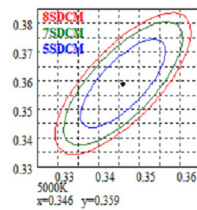

#### TECHNICAL INFORMATION

Supply Voltage	85-265VAC
Wattage	18W
Wave Length	450nm 660nm
Dimmable	No
Lumens	850lm
Power Factor	0.95
Estimated Life Span	35000hrs
Warranty	2 Years

Spectral Distribution Curve