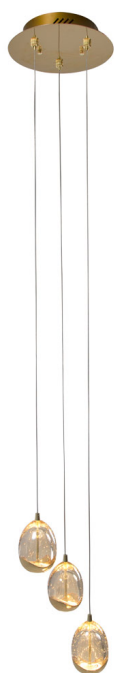

# PRODUCT SPECIFICATION SHEET

LUMINAIRES • LAMPS • ELECTRICAL • AV

Cape Town Showroom (Head Office): 9 Racecourse Road, Milnerton, 7441 | Tel: +27 (0) 21 528 8400

Johannesburg Showroom: 10 Milkyway Avenue, Linbro Business Park, Sandton, 2065 | Tel: +27 (0) 11 608 2970

# P561G: LED Dew Drop 3LT Pendant Gold

**FAMILY:** Dew Drop

**PACK SIZE:** 1

**BARCODE:** 6007328373612

**LAMP TYPE:** Including 3 x 4.8W Integrated

**COLOUR:** GOLD

LEDs

**IP RATING:** 20

**ADDITIONAL INFO:** Adjustable Cord Suspension

[DOWNLOAD DRAWING](#)

## PRODUCT IMAGES:

**P561 CAD DIAGRAM**