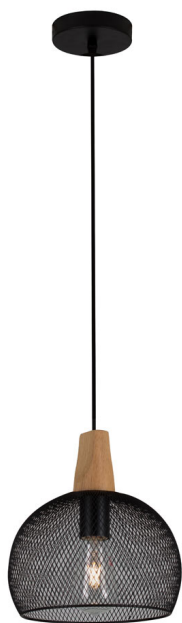

PRODUCT SPECIFICATION SHEET

LUMINAIRES • LAMPS • ELECTRICAL • AV

Cape Town Showroom (Head Office): 9 Racecourse Road, Milnerton, 7441 | Tel: +27 (0) 21 528 8400

Johannesburg Showroom: 10 Milkyway Avenue, Linbro Business Park, Sandton, 2065 | Tel: +27 (0) 11 608 2970

eurolux
Lighting your way

www.eurolux.co.za

P936B: Namada pendant black E27 40W

FAMILY:	Namada	PACK SIZE:	1
BARCODE:	6007328387701	CORD LENGTH:	1080mm
COLOUR:	Black & brown wood	DIAMETER:	240
MATERIAL:	Steel	LAMP TYPE:	Excluding 1 x E27 Max 40W
IP RATING:	20	PRIMARY VOLTAGE:	220V-240V (50/60Hz)
		CLASS:	1

[DOWNLOAD DRAWING](#)

PRODUCT IMAGES:

P936 CAD DIAGRAM