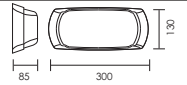

code lamp details

Francy Bulkhead

1A1.000.000 6W 230V E27

Includes lamp

2700K

6W
E27