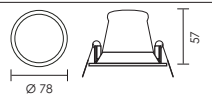

code lamp details

Anti-Glare Downlight

2206.46 50W 230V Gu10

Suitable for Gu10 LED lamps