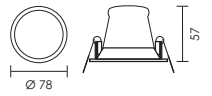

code lamp details

Anti-Glare Downlight

2206.29 50W 230V Gu10

Suitable for Gu10 LED lamps