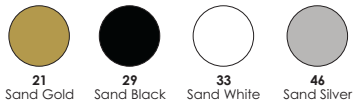

Interior Downlights

UNTOLD

design by Spazio

- Recessed mounted downlight
- Anti-glare
- Aluminium body
- Matt finish
- Suitable for Gu10 LED lamps
- Class II
- IP 20

code lamp details

Anti-Glare Downlight

2206.21 50W 230V Gu10