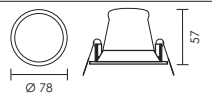

code lamp details

Anti-Glare Downlight

2206.33 50W 230V Gu10

Suitable for Gu10 LED lamps