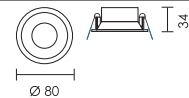

2224 & 2225

design by Spazio

code lamp details

Anti-glare downlight

2224 50W 230V Gu10

Suitable for Gu10 LED lamps

code lamp details

Anti-glare downlight

2225 50W 230V Gu10

Suitable for Gu10 LED lamps