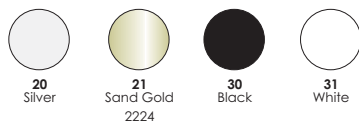

2224 & 2225

design by Spazio

- Anti-glare downlight
- Body made in aluminium
- Suitable for Gu10 LED lamps
- Class 1
- IP 20

2224 & 2225

design by Spazio

code lamp details

Anti-glare downlight

2224 50W 230V Gu10