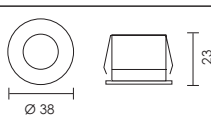

code   lamp details

Square 3W Starled aluminium

2287.4.30.18   1W   350mA 3000K

Includes LED driver

95 lm

1W LED