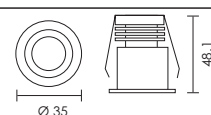

Anti-glare 3W Starled crystal

2287.2.30.31 3W 350mA 3000K

Includes LED driver

260 lm

3W LED

code lamp details

Round 1W Starled aluminium

2287.3.30.18 1W 350mA 3000K