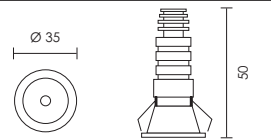

STARLED

design by Spazio

code lamp details

Round Starled natural white

2288.1.40 1W 350mA 4000K

110 lm

Includes LED driver

code lamp details

Square Starled natural white

2288.2.40 1W 350mA 4000K

110 lm

Includes LED driver

code lamp details

Anti-glare Starled natural white

2288.3.40 1W 350mA 4000K

110 lm

Includes LED driver