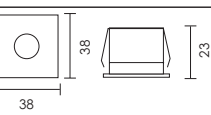

code   lamp details

Round 1W Starled crystal

2287.1.30.18   1W   350mA 3000K

Includes LED driver

95 lm

1W LED

code   lamp details

Anti-glare 3W Starled crystal

2287.2.30.31   3W   350mA 3000K

Includes LED driver

260 lm

3W LED

code   lamp details

Round 1W Starled aluminium

2287.3.30.18   1W   350mA 3000K

Includes LED driver

95 lm

1W LED

code   lamp details

Square 3W Starled aluminium

2287.4.30.18   1W   350mA 3000K

Includes LED driver

95 lm

1W LED