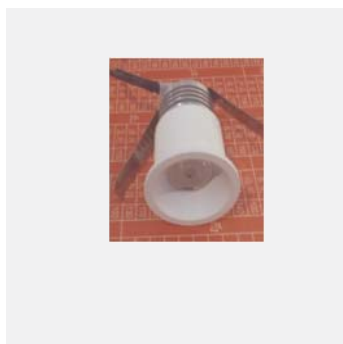

Interior Downlights

STARLED

design by Spazio

NEW VERSION

- LED Starlights
- Body made in aluminium with crystal diffuser on certain versions
- For indoor use only
- 1W or 3W LED available
 - 2287: Warm white (4000K)
 - 2288: Natural white (4000K)
- Includes 350mA driver
- Class 3 (??Class2)
- IP 44

18 Matt Chrome 31 White

code lamp details

Round 1W Starled crystal

2287.1.30.18 1W 350mA 3000K

Includes LED driver

95 lm

1W LED

code lamp details

Anti-glare 3W Starled crystal

2287.2.30.31 3W 350mA 3000K

Includes LED driver

260 lm

3W LED

code lamp details

Round 1W Starled aluminium

2287.3.30.18 1W 350mA 3000K

Includes LED driver

95 lm

1W LED

code lamp details

Square 3W Starled aluminium

2287.4.30.18 1W 350mA 3000K

Includes LED driver

95 lm