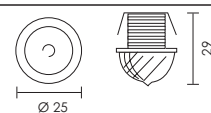

18 Matt Chrome 31 White

code lamp details

Round 1W Starled crystal

2287.1.30.18 1W 350mA 3000K

Includes LED driver

95 lm

1W LED

code lamp details