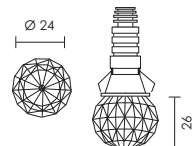

code lamp details

Crystal Starled natural white

2288.6.40 1W 350mA 4000K

Includes LED driver