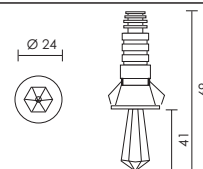

code lamp details

Crystal Starled natural white

2288.6.40 1W 350mA 4000K

Includes LED driver