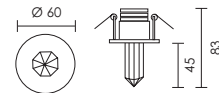

2288.3.40 1W 350mA 4000K

110 lm

Includes LED driver

code lamp details

Crystal Starled natural white

2288.4.40 1W 350mA 4000K

Includes LED driver

code lamp details