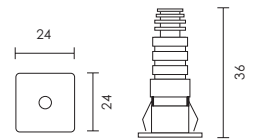

Includes LED driver

code lamp details

Square Starled natural white

2288.2.40 1W 350mA 4000K

110 lm

Includes LED driver

code lamp details

Anti-glare Starled natural white