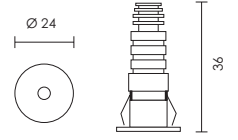

code lamp details

Square Starled natural white

2288.2.40 1W 350mA 4000K

110 lm

Includes LED driver