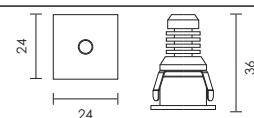

code lamp details

Round started

2287.5.30 1W 230V 3000K

Includes LED driver

code lamp details

Square started

2287.6.30 1W 230V 3000K

Includes LED driver