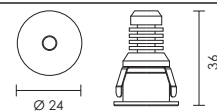

code lamp details

Square started

2287.6.30 1W 230V 3000K

Includes LED driver