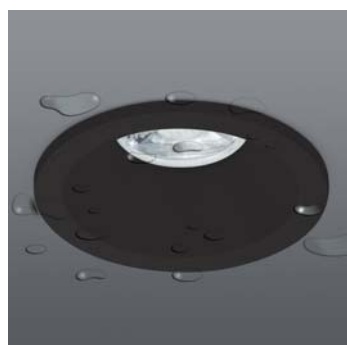

Interior Downlights

2303 LED

design by Spazio

- Splashproof downlight
- Die-cast aluminium body
- Glass diffuser
- Anti-glare
- Suitable for Gu10 LED lamps
- Class II
- IP 65

code lamp details

Anti-glare downlight

2303 10W 230V Gu10