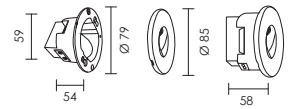

code lamp details

Square Wink

2385.04XX 3W 230V 3K, 4K or 6500K

Includes LED Driver