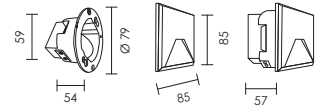

code lamp details

Square Drop

2385.03XX 3W 230V 3K, 4K or 6500K

Includes LED Driver