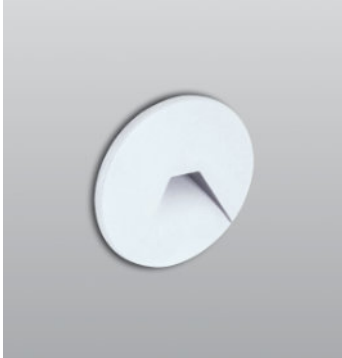

Interior Wall

Fig. 1 Wink

Fig. 2 Drop

Fig. 3 CTC

Exterior LED

# ORION FOOTLIGHT

design by Spazio

code lamp details