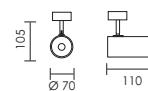

code   lamp details

Lone Track 1-Circuit track

246605.2.30 10W 230V Gu10
246605.2.31 10W 230V Gu10
246605.2.21 10W 230V Gu10

Suitable for Gu10 LED lamps