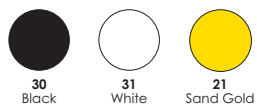

NEW LONE SURFACE AND TRACK

design by Spazio

code   lamp details

Lone Surface

246604.2.30 10W 230V Gu10
246604.2.31 10W 230V Gu10

Suitable for Gu10 LED lamps