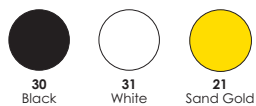

NEW LONE SURFACE AND TRACK

design by Spazio

code   lamp details

Lone Surface

246604.2.30 10W 230V Gu10
246604.2.31 10W 230V Gu10

Suitable for Gu10 LED lamps