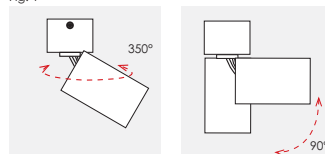

FLIP ALL OVER

design by Spazio

- Surface mounted spotlight
- Aluminium body
- 90° Tilt
- 350° Rotation
- Utilises 230V Gu10 lamps
- Suitable for Gu10 LED lamps
- Class I
- IP 20

Fig. 1

FLIP ALL OVER

design by Spazio