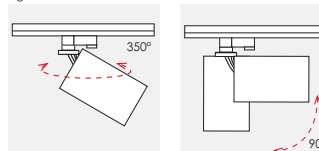

Interior Track and Spot

FLIP ALL OVER TRACK

design by Spazio

- Track mounted spotlight
- Aluminium body
- 90° Tilt
- 350° Rotation
- Utilises 230V Gu10 lamps
- Suitable for Gu10 LED lamps
- Class II
- IP 20

Fig. 1

FLIP ALL OVER TRACK

design by Spazio

code lamp details

Flip track

246609.2 50W 230V Gu10

Suitable for Gu10 LED lamps

50W
Dichr. Gu10