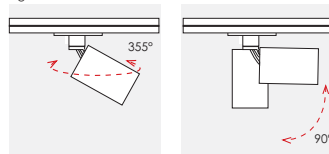

Interior Track and Spot

FLIP ALL OVER 1-CIRCUIT TRACK

design by Spazio

- Track mounted spotlight
- Aluminium body
- 90° Tilt
- 355° Rotation
- Utilises 230V Gu10 lamps
- Suitable for Gu10 LED lamps
- Class I
- IP 20

Fig. 1

FLIP ALL OVER 1-CIRCUIT TRACK

design by Spazio

30
Black

31
White

21
Sand Gold

code lamp details

Flip all over 1-CIRCUIT TRACK