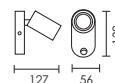

FLIP RANGE

design by F.ABBATE

30
Black

31
White

code lamp details

FLIP READ

246609.R.30 50W 230V Gu10
246609.R.31 50W 230V Gu10

Suitable for Gu10 LED lamps