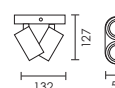

code lamp details

FLIP THRICE

246609.T.30 50W 230V Gu10
246609.T.31 50W 230V Gu10

Suitable for Gu10 LED lamps