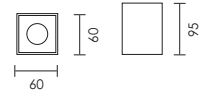

Interior Downlights

CUBO

design by Spazio

- Compact surface downlight
- Aluminium body
- Metal mounting bracket
- Suitable for Gu10 LED lamps
- Class I
- IP 20

code lamp details

Compact surface downlight

246615 max. 10W 230V Gu10 LED