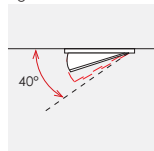

- Adjustable LED downlight
- Body made in die-cast aluminium with aluminium reflector and clear tempered glass diffuser
- 120° or 36° Reflector
- 45W LED available in:
  - Warm White (3000K) 4400Lm
  - Natural White (4000K)
- 4400Lm
- 40° Tilt (fig.1)
- Includes LED driver
- Class 2
- IP 20

Fig. 1