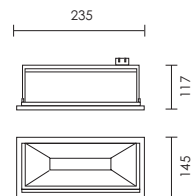

### 120° LED downlight

Warm White  
**2856.1.45.120.30** 45W 230V 3000K  
 Natural White  
**2856.1.45.120.40** 45W 230V 4000K

Includes LED driver

4400 lm

45W LED

Cut Out Ø 220 x 130

code lamp details