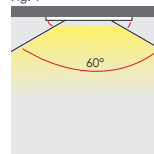

- Interior downlight
- Die-cast aluminium body
- Polycarbonate diffuser
- Low glare, High purity reflector
- Available in the following LED wattages:
  - 15W 3000 and 4000K Dimmable
  - 25W 3000 and 4000K
  - 35W 3000 and 4000K
  - 45W 3000 and 4000K
- COB chip
- 60° Beam (Fig. 1)
- CRI >90
- Includes LED driver
- Class II
- IP 20

Fig. 1