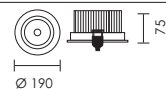

code lamp details

15W Actros Dimmable

2858.15.60.30.31.D 15W 230V 3000K
2858.15.60.40.31.D 15W 230V 4000K
Includes LED driver

1240 lm
(3000K)
1325 lm
(4000K)
15W
LED

code lamp details

25W Actros

2858.25.60.30 25W 230V 3000K
2858.25.60.40 25W 230V 4000K
Includes LED driver

2600 lm
(3000K)
2640 lm
(4000K)
25W
LED

code lamp details

35W Actros

2858.35.60.30 35W 230V 3000K
2858.35.60.40 35W 230V 4000K
Includes LED driver

3620 lm
(3000K)
3680 lm
(4000K)
35W
LED

code lamp details

45W Actros

2858.45.60.30 45W 230V 3000K
2858.45.60.40 45W 230V 4000K
Includes LED driver

4430 lm
(3000K)
4490 lm
(4000K)
45W
LED