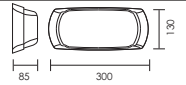

# FRANCY

design by Fumagalli

- Exterior bulkhead
- Shockproof resin body
- Available as:
  - Rectangular (Francy OP)
  - Up & Down (Francy)
- UV stabilised
- Opal PMMA diffuser
- Available for the following Lamps:
  - Francy OP: E27, CFL or LED max. 60W 180mm in length
  - Francy: 6W/E27 2700K (included)
- Class II
- IP 66
- Coastal quality

### Francy OP Bulkhead

**2A1.000.000** max. 60W 230V E27  
(max. L.180mm)

max. 60W  
E27 CFL / LED

code lamp details