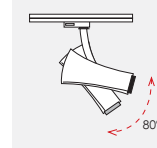

Interior Track and Spot

DOLCE

design by Spazio

- Track mounted spotlight
- Aluminium body
- Glass diffuser
- 80° Tilt (Fig. 1)
- 355° Rotation (Fig. 2)
- 42W LED available in:
 - Warm White (3000K)
 - Natural White (4000K)
- 40° beam
- CRI > 90
- Includes LED driver
- Class I
- IP 20

Fig. 1

Fig. 2

30
Black

31
White

code lamp details

Track spot

4132.42.40.30 42W 230V 3000K

4132.42.40.40 42W 230V 4000K