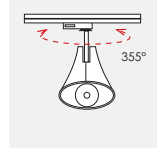

Interior Track and Spot

DOLCE

design by Spazio

- Track mounted spotlight
- Aluminium body
- Glass diffuser
- 80° Tilt (Fig. 1)
- 355° Rotation (Fig. 2)
- 42W LED available in:
 - Warm White (3000K)
 - Natural White (4000K)
- 40° beam
- CRI > 90
- Includes LED driver
- Class I
- IP 20

Fig. 1

Fig. 2

30
Black

31
White

code lamp details

Track spot

4132.42.40.30 42W 230V 3000K

4132.42.40.40 42W 230V 4000K