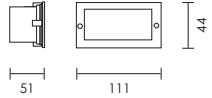

code lamp details

Rect plain large recessed foot/wall light

4474 1.12W 230V

Integral LED driver included

162 x 53

90 lm
 1.12W LED