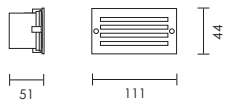

code lamp details

Rect grid large recessed foot/wall light

4473 1.12W 230V

Includes integral LED driver

105 x 32

90 lm
 1.12W LED