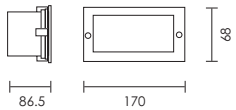

60 lm
 0.84W LED

code lamp details

Rect plain large recessed foot/wall light

4474 1.12W 230V

Integral LED driver included

162 x 53

90 lm
 1.12W LED

code lamp details