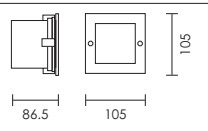

code lamp details

Quad small grid recessed foot/wall light

4475 0.8W 230V

Includes integral LED driver