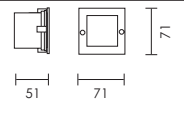

3038
Stainless
Steel Ring/
Warm White
LED
3000K

4038
Stainless
Steel Ring/
Natural White
LED
4000K

code lamp details

Quad small plain recessed foot/wall light

4476 0.8W 230V

Includes integral LED driver

code lamp details