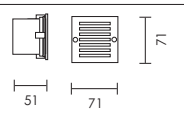

Quad large plain recessed foot/wall light

4478 1.5W 230V

Includes integral LED driver

code lamp details

Quad small grid recessed foot/wall light

4475 0.8W 230V

Includes integral LED driver

code lamp details