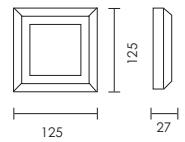

code lamp details

Upright LED footlight plain

4487.7.30 0.82W 230V 3000K
4487.7.40 0.82W 230V 4000K

Includes LED driver

0.82W LED

code lamp details

Round LED footlight Plain

4487.1.30 2.55W 230V 3000K
4487.1.40 2.55W 230V 4000K

Includes LED driver

2.55W LED

code lamp details

Square LED footlight plain

4487.3.30 2.97W 230V 3000K
4487.3.40 2.97W 230V 4000K

Includes LED driver

2.97W LED

Square LED footlight downface

4487.4.30 0.92W 230V 3000K
4487.4.40 0.92W 230V 4000K

Includes LED driver

0.92W LED

code lamp details

Slim LED footlight plain

4487.5.30 2.74W 230V 3000K
4487.5.40 2.74W 230V 4000K

Includes LED driver

2.74W LED

Slim LED footlight downface

4487.6.30 1.6W 230V 3000K
4487.6.40 1.6W 230V 4000K

Includes LED driver

1.6W LED