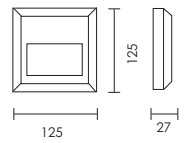

Square LED footlight downface

4487.4.30 0.92W 230V 3000K
4487.4.40 0.92W 230V 4000K

Includes LED driver

0.92W LED

code lamp details

Slim LED footlight plain

4487.5.30 2.74W 230V 3000K
4487.5.40 2.74W 230V 4000K

Includes LED driver

2.74W LED