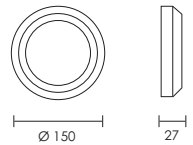

code lamp details

Square LED footlight plain

4487.3.30 2.97W 230V 3000K
4487.3.40 2.97W 230V 4000K

Includes LED driver

2.97W LED