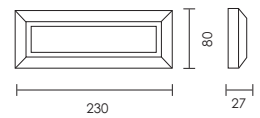

code lamp details

Upright LED footlight plain

4487.7.30 0.82W 230V 3000K
4487.7.40 0.82W 230V 4000K

Includes LED driver

0.82W LED

code lamp details

Round LED footlight Plain

4487.1.30 2.55W 230V 3000K
4487.1.40 2.55W 230V 4000K

Includes LED driver

2.55W LED

code lamp details

Square LED footlight plain

4487.3.30 2.97W 230V 3000K
4487.3.40 2.97W 230V 4000K

Includes LED driver

2.97W LED

Square LED footlight downface

4487.4.30 0.92W 230V 3000K
4487.4.40 0.92W 230V 4000K

Includes LED driver

0.92W LED

code lamp details

Slim LED footlight plain

4487.5.30 2.74W 230V 3000K
4487.5.40 2.74W 230V 4000K

Includes LED driver

2.74W LED

Slim LED footlight downface

4487.6.30 1.6W 230V 3000K
4487.6.40 1.6W 230V 4000K

Includes LED driver

1.6W LED