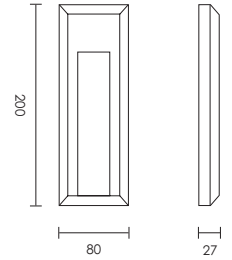

code lamp details

Round LED footlight Plain

4487.1.30 2.55W 230V 3000K
4487.1.40 2.55W 230V 4000K

Includes LED driver

2.55W LED