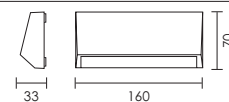

code lamp details

Large LED wall light

4495.2.30 5W 230V 3000K
4495.2.40 5W 230V 4000K

Includes LED Driver

420Lm

5W LED