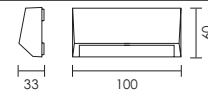

code lamp details

Small LED wall light

4495.1.30 2W 230V 3000K
4495.1.40 2W 230V 4000K

Includes LED Driver

150Lm

2W LED

code lamp details

Medium LED wall light