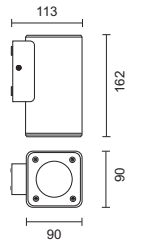

31
White

code lamp details

Up or down

4531.2 50W 230V Gu10

Suitable for Gu10 LED lamps

Max. 50W
Dichr. Gu10

code lamp details

Up and down