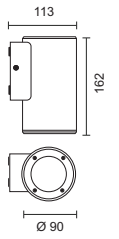

Up or down

4531.4 50W 230V Gu10

Suitable for Gu10 LED lamps

Max 50W
Dichr. Gu10

code lamp details

Up and down

4531.3 2 x 50W 230V Gu10

Suitable for Gu10 LED lamps