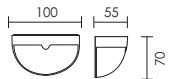

code lamp details

Miny solar powered LED fitting
4 LED's

4542.3 2W 4000K

2W LED