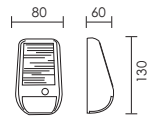

4542.2 0.36W 4000K

0.36W LED

code lamp details

Miny solar powered LED fitting
4 LED's

4542.3 2W 4000K

2W LED

code lamp details

Moe solar powered LED fitting
6 LED's