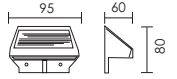

EENY MEENY MINY MOE SOLAR PANEL/LED

design by Spazio

code lamp details

Eeny solar powered LED fitting
4 LED's

4542.1 0.24W 4000K

0.24W LED

code lamp details

Meeny solar powered LED fitting
6 LED's