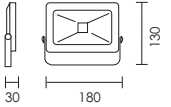

20W

code lamp details
30W & 50W - LED Floodlight

Warm White				
4645.30.30	30W	230V	3000K	2200 lm 3500 lm
Natural White				
4645.30.40	30W	230V	4000K	LED
Warm White				
4645.50.30	50W	230V	3000K	LED
Natural White				
4645.50.40	50W	230V	4000K	

Includes LED Driver

30W