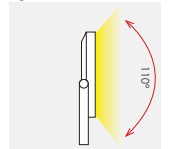

# IPAD 10-100W LED

design by Spazio

- Slimline LED floodlight (Fig. 1)
- Body made in aluminium alloy
- Tempered glass diffuser
- Adjustable (Fig. 2)
- 10-100W LED available in Warm white (3000K) or Natural white (4000K)
- 110° Beam angle (Fig. 3)
- 750 - 7500 Lumen output
- 35000hr lamp life
- Includes LED driver
- Class 1
- IP 65
- 2yr Warranty

Fig. 1 Slimmer Design compared to a standard LED flood

Fig. 2

Fig. 3

code lamp details  
**10W & 20W - LED Floodlight**

Warm White				
<b>4645.10.30</b>	10W	230V	3000K	750 lm 1500 lm
Natural White				
<b>4645.10.40</b>	10W	230V	4000K	LED
Warm White				
<b>4645.20.30</b>	20W	230V	3000K	LED
Natural White				
<b>4645.20.40</b>	20W	230V	4000K	