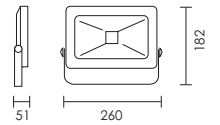

50W

code lamp details
80W & 100W - LED Floodlight

Warm White				
4645.80.30	80W	230V	3000K	6000 lm 7500 lm
Natural White				
4645.80.40	80W	230V	4000K	LED
Warm White				
4645.100.30	100W	230V	3000K	LED
Natural White				
4645.100.40	100W	230V	4000K	

Includes LED Driver