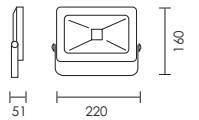

code lamp details
10W & 20W - LED Floodlight

Warm White				
4645.10.30	10W	230V	3000K	750 lm 1500 lm
Natural White				
4645.10.40	10W	230V	4000K	LED
Warm White				
4645.20.30	20W	230V	3000K	LED
Natural White				
4645.20.40	20W	230V	4000K	

Includes LED Driver

10W

20W

code lamp details
30W & 50W - LED Floodlight

Warm White				
4645.30.30	30W	230V	3000K	2200 lm 3500 lm
Natural White				
4645.30.40	30W	230V	4000K	LED
Warm White				
4645.50.30	50W	230V	3000K	LED
Natural White				
4645.50.40	50W	230V	4000K	

Includes LED Driver

30W

50W

code lamp details
80W & 100W - LED Floodlight

Warm White				
4645.80.30	80W	230V	3000K	6000 lm 7500 lm
Natural White				
4645.80.40	80W	230V	4000K	LED
Warm White				
4645.100.30	100W	230V	3000K	LED
Natural White				
4645.100.40	100W	230V	4000K	

Includes LED Driver