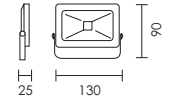

code lamp details
10W & 20W - LED Floodlight

Warm White				
4645.10.30	10W	230V	3000K	750 lm 1500 lm
Natural White				
4645.10.40	10W	230V	4000K	LED
Warm White				
4645.20.30	20W	230V	3000K	LED
Natural White				
4645.20.40	20W	230V	4000K	

Includes LED Driver

10W

20W

code lamp details
30W & 50W - LED Floodlight

Warm White				
4645.30.30	30W	230V	3000K	2200 lm 3500 lm
Natural White				
4645.30.40	30W	230V	4000K	LED
Warm White				
4645.50.30	50W	230V	3000K	LED
Natural White				
4645.50.40	50W	230V	4000K	

Includes LED Driver

30W

50W

code lamp details
80W & 100W - LED Floodlight

Warm White				
4645.80.30	80W	230V	3000K	6000 lm 7500 lm
Natural White				
4645.80.40	80W	230V	4000K	LED
Warm White				
4645.100.30	100W	230V	3000K	LED
Natural White				
4645.100.40	100W	230V	4000K	

Includes LED Driver