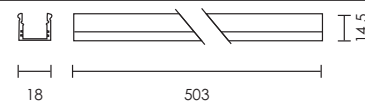

LED Cabinet Strip Light

7037.05.30 4.5W DC24V 3000K
7037.05.40 4.5W DC24V 4000K

Requires DC24V Constant Voltage LED Driver

code lamp details

LED Cabinet Strip Light

7037.08.30 7.5W DC24V 3000K
7037.08.40 7.5W DC24V 4000K