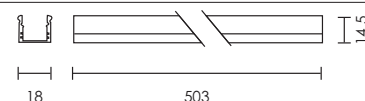

Requires DC24V Constant Voltage LED Driver