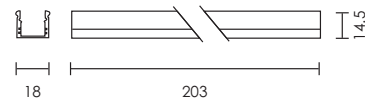

LED CABINET STRIP

design by Spazio

05
Anodised

code lamp details

LED Cabinet Strip Light

7037.03.30 3W DC24V 3000K
7037.03.40 3W DC24V 4000K

Requires DC24V Constant Voltage LED Driver

code lamp details

LED Cabinet Strip Light

7037.05.30 4.5W DC24V 3000K
7037.05.40 4.5W DC24V 4000K

Requires DC24V Constant Voltage LED Driver

code lamp details

LED Cabinet Strip Light

7037.08.30 7.5W DC24V 3000K
7037.08.40 7.5W DC24V 4000K

Requires DC24V Constant Voltage LED Driver

ACCESSORIES

code

SWITCH

7037.DIM.SW

code

PIR SENSOR SWITCH

7037.PIR.SW

code

CONNECTOR

7037.CON