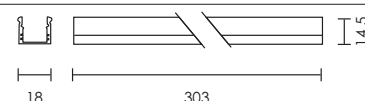

LED CABINET STRIP

design by Spazio

05
Anodised

code lamp details

LED Cabinet Strip Light

7037.03.30 3W DC24V 3000K
7037.03.40 3W DC24V 4000K

Requires DC24V Constant Voltage LED Driver

code lamp details

LED Cabinet Strip Light

7037.05.30 4.5W DC24V 3000K
7037.05.40 4.5W DC24V 4000K

Requires DC24V Constant Voltage LED Driver

code lamp details

LED Cabinet Strip Light

7037.08.30 7.5W DC24V 3000K
7037.08.40 7.5W DC24V 4000K

Requires DC24V Constant Voltage LED Driver

ACCESSORIES

code

SWITCH

7037.DIM.SW

code

PIR SENSOR SWITCH

7037.PIR.SW

code

CONNECTOR

7037.CON