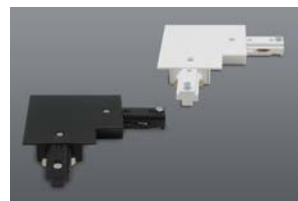

CODE	DESCRIPTION	PACKAGING
7401.20.30	2m Track	15 pcs/ctn
7401.20.31	2m Track	15 pcs/ctn
7401.30.30	3m Track	15 pcs/ctn
7401.30.31	3m Track	15 pcs/ctn

ACCESSORIES (ONLY SOLD WITH TRACK)

LIVE END

Colours: Black (30) & White (31)
Packaging: 100 pcs/ctn
CODE

7401.LE.30
7401.LE.31

CENTRAL FEED

Colours: Black (30) & White (31)
Packaging: 100 pcs/ctn
CODE

7401.CF.30
7401.CF.31

LINEAR JOINT

Colours: Black (30) & White (31)
Packaging: 100 pcs/ctn
CODE

7401.LJ.30
7401.LJ.31

CORNER JOINT

Colours: Black (30) & White (31)
Packaging: 50 pcs/ctn
CODE

7401.CJ.30
7401.CJ.31

END CAP

Colours: Black (30) & White (31)
Packaging: 100 pcs/ctn
CODE

7401.EC.30
7401.EC.31

RECESSING CLIP

Recessing clip for the 3-Wire Recessed track. Packaging: 200 pcs/ctn
CODE