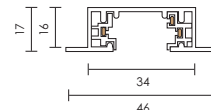

CODE	DESCRIPTION	PACKAGING
7401.20.30	2m Track	15 pcs/ctn
7401.20.31	2m Track	15 pcs/ctn
7401.30.30	3m Track	15 pcs/ctn
7401.30.31	3m Track	15 pcs/ctn

ACCESSORIES (ONLY SOLD WITH TRACK)

LIVE END

Colours: Black (30) & White (31)
Packaging: 100 pcs/ctn
CODE

CORNER JOINT

Colours: Black (30) & White (31)
Packaging: 50 pcs/ctn
CODE

7401.CJ.30
7401.CJ.31

END CAP

Colours: Black (30) & White (31)
Packaging: 100 pcs/ctn
CODE

7401.EC.30
7401.EC.31

RECESSING CLIP

Recessing clip for the 3-Wire Recessed track. Packaging: 200 pcs/ctn
CODE