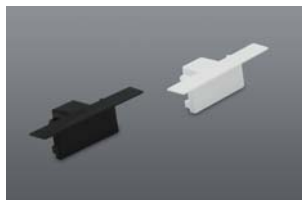

3 WIRE RECESSED TRACK

design by Spazio

3 WIRE RECESSED TRACK

- 3 Wire recessed track
 - Polyester painted aluminium
 - 1 Circuit
 - 16 Amp maximum load
 - Available in 2m and 3m lengths
 - Accessories sold separately
- Colours: Black (30) White (31)

CODE	DESCRIPTION	PACKAGING
7401.20.30	2m Track	15 pcs/ctn
7401.20.31	2m Track	15 pcs/ctn
7401.30.30	3m Track	15 pcs/ctn
7401.30.31	3m Track	15 pcs/ctn

ACCESSORIES (ONLY SOLD WITH TRACK)

LIVE END

Colours: Black (30) & White (31)
Packaging: 100 pcs/ctn
CODE

7401.LE.30
7401.LE.31

CENTRAL FEED

Colours: Black (30) & White (31)
Packaging: 100 pcs/ctn
CODE

7401.CF.30
7401.CF.31

LINEAR JOINT

Colours: Black (30) & White (31)
Packaging: 100 pcs/ctn
CODE

7401.LJ.30
7401.LJ.31

CORNER JOINT

Colours: Black (30) & White (31)
Packaging: 50 pcs/ctn
CODE

7401.CJ.30
7401.CJ.31

END CAP

Colours: Black (30) & White (31)
Packaging: 100 pcs/ctn
CODE

7401.EC.30
7401.EC.31

RECESSING CLIP

Recessing clip for the 3-Wire Recessed track. Packaging: 200 pcs/ctn
CODE