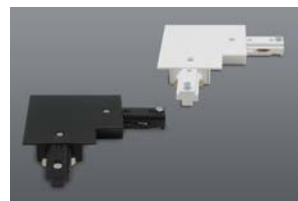

CORNER JOINT

Colours: Black (30) & White (31)
Packaging: 50 pcs/ctn
CODE

7401.CJ.30
7401.CJ.31