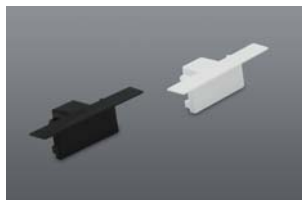

### LINEAR JOINT

Colours: Black (30) & White (31)  
Packaging: 100 pcs/ctn  
CODE

7401.LJ.30  
7401.LJ.31

### CORNER JOINT

Colours: Black (30) & White (31)  
Packaging: 50 pcs/ctn  
CODE

7401.CJ.30  
7401.CJ.31