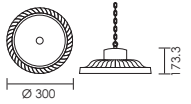

code lamp details
240W
7812.240.41.30 240W 230V 4000K

Includes LED driver

32400 lm
 240W LED