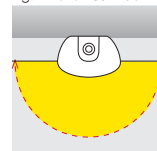

Fig. 1 Riga 120° Beam

Fig. 2 Astro 180° Beam

ASTRO + RIGA LED TRIPROOF

design by Spazio

31
White

code lamp details

RIGA 36W

7829.01.236.30 36W 230V 3000K
7829.01.236.40 36W 230V 4000K