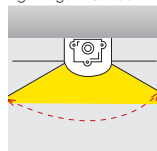

Fig. 1 Riga 120° Beam

Fig. 2 Astro 180° Beam

ASTRO + RIGA LED TRIPROOF

design by Spazio

31
White

code lamp details

RIGA 36W

7829.01.236.30 36W 230V 3000K
7829.01.236.40 36W 230V 4000K