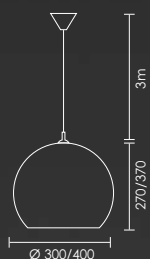

## TEEBOO

Opal polycarbonate shade. Complete with 3m suspension.

Code: 8547.300 Medium 60W/230V/E27  
8547.400 Large 60W/230V/E27