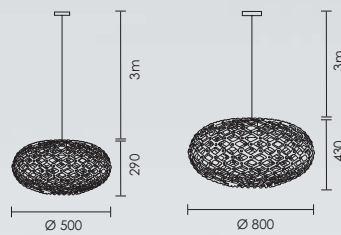

Decorative Pendants

POPPY

design by Spazio

POPPY

Plywood shade. Complete with 3m suspension.

Code: 8569.500 Medium 40W/230V/E27
8569.800 Large 40W/230V/E27