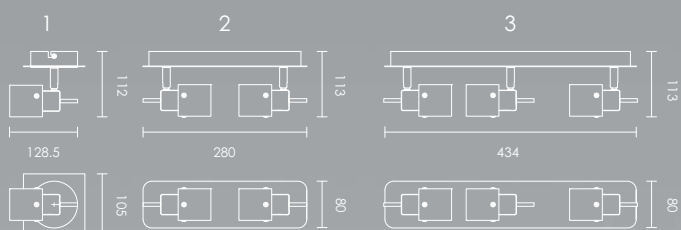

## YORK

Metal body and base.

Code: 8907.1.31 1 Light 50W/230V/Gu10  
8907.2.31 2 Light 2 x 50W/230V/Gu10  
8907.3.31 3 Light 3 x 50W/230V/Gu10