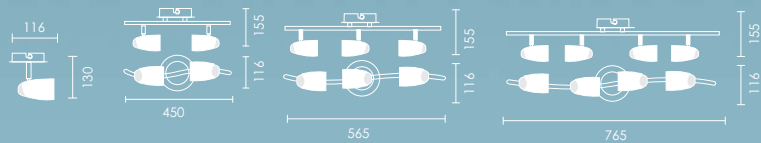

Decorative Spots

DAME

design by Spazio

DAME

Metal body and base. Suitable for Gu10 LED's.

Code: 8910.1.31 1 Light 50W/230V/Gu10
8910.2.31 2 Light 2 x 50W/230V/Gu10
8910.3.31 3 Light 3 x 50W/230V/Gu10
8910.4.31 4 Light 4 x 50W/230V/Gu10