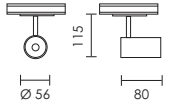

30
Black

31
White

code lamp details

ADJUSTABLE 3 WIRE TRACK SPOT

8911 10W 230V Gu10

code lamp details

ADJUSTABLE 4 WIRE TRACK SPOT

8911.XXT4 10W 230V Gu10