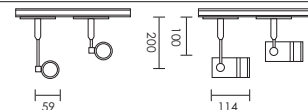

TROUBLE / DOUBLE TROUBLE 3 WIRE TRACK

design by Spazio

30
Sand
Black

31
Sand
White

code lamp details

TROUBLE 3 WIRE TRACK SPOT

8916.10 - 100mm stem 10W 230V Gu10

8916.20 - 200mm stem 10W 230V Gu10

Includes:
- 3 Wire Adaptor (Track)

code lamp details

DOUBLE TROUBLE 3 WIRE TRACK SPOT

8917.10 - 100mm stem 2x10W 230V Gu10

Includes:
- 3 Wire Adaptor (Track)