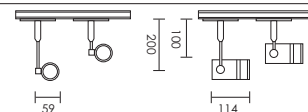

TROUBLE / DOUBLE TROUBLE 3 WIRE TRACK

design by Spazio

30
Sand
Black

31
Sand
White

code lamp details

TROUBLE 3 WIRE TRACK SPOT

8916.10 - 100mm stem 10W 230V Gu10

8916.20 - 200mm stem 10W 230V Gu10

Includes:
- 3 Wire Adaptor (Track)

code lamp details

DOUBLE TROUBLE 3 WIRE TRACK SPOT

8917.10 - 100mm stem 2x10W 230V Gu10

Includes:
- 3 Wire Adaptor (Track)